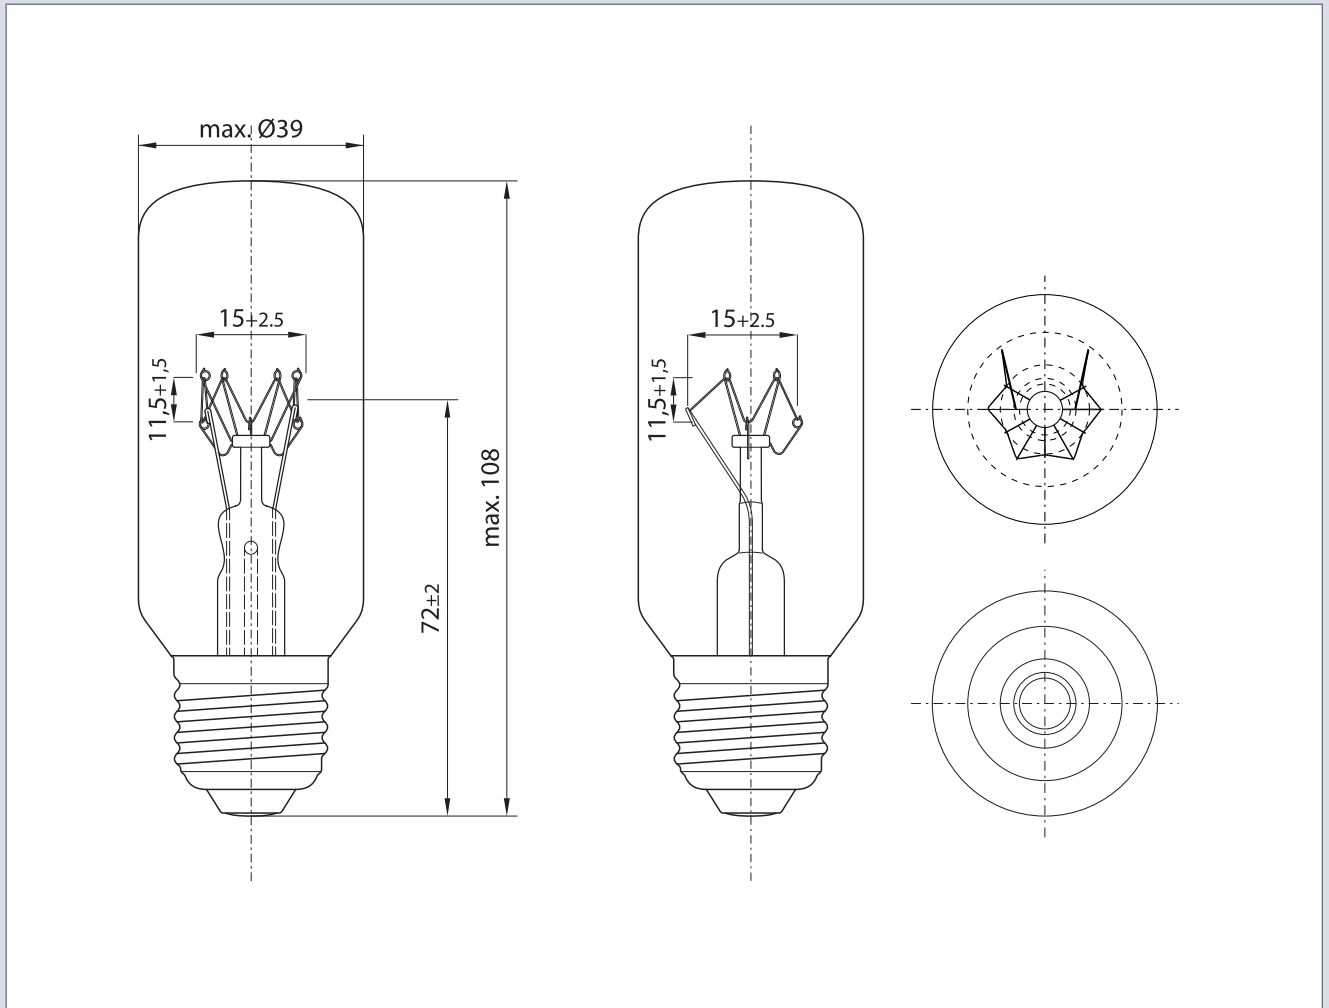

### MARINE LAMPS - E27 220V 65W INDUSTRIAL MARINE 1500Hrs

PRODUCT NUMBER **303842455**

[ ]

Tol.

VOLTAGE	220	V
WATTAGE	65	W
LUMEN OUTPUT	525	LM
LUMEN PRO WATT		LM/W
AVERAGE LIFE	1500	H
BASE	E27	/
REMARKS	IMPA 790424	
BRAND	INDUSTRIAL MARINE	