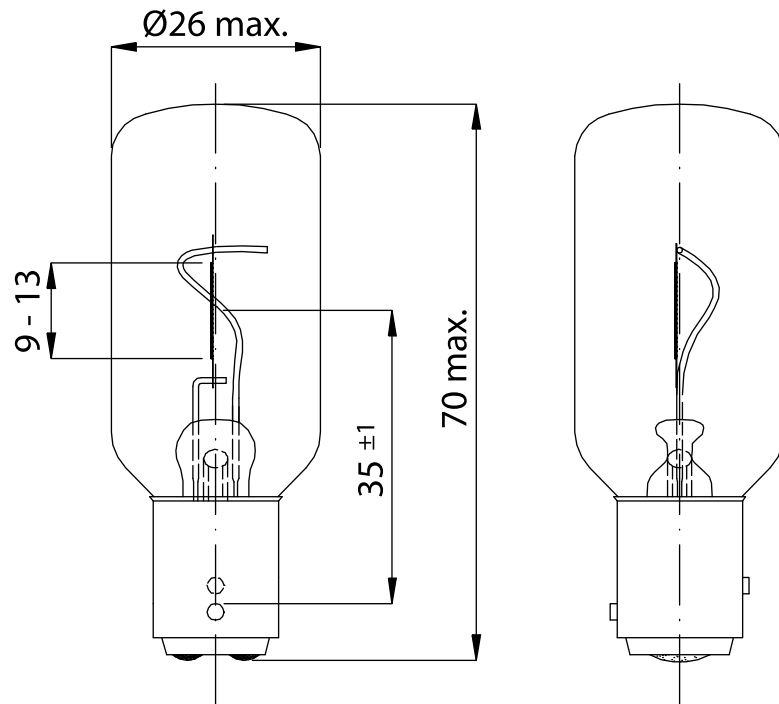

INDUSTRIAL SPECIALTY LIGHTING

Industrial Marine - Datasheet

MARINE LAMPS - Bay15D 24V 10W INDUSTRIAL MARINE

PRODUCT NUMBER	303842418	[]	Tol.
VOLTAGE	24	V	
WATTAGE	10	W	
LUMEN OUTPUT	135	LM	±10
LUMEN PRO WATT		LM/W	
AVERAGE LIFE	1000	H	
BASE	Bay15D	/	
REMARKS	APPROVED/N.03.011		
BRAND	INDUSTRIAL MARINE		