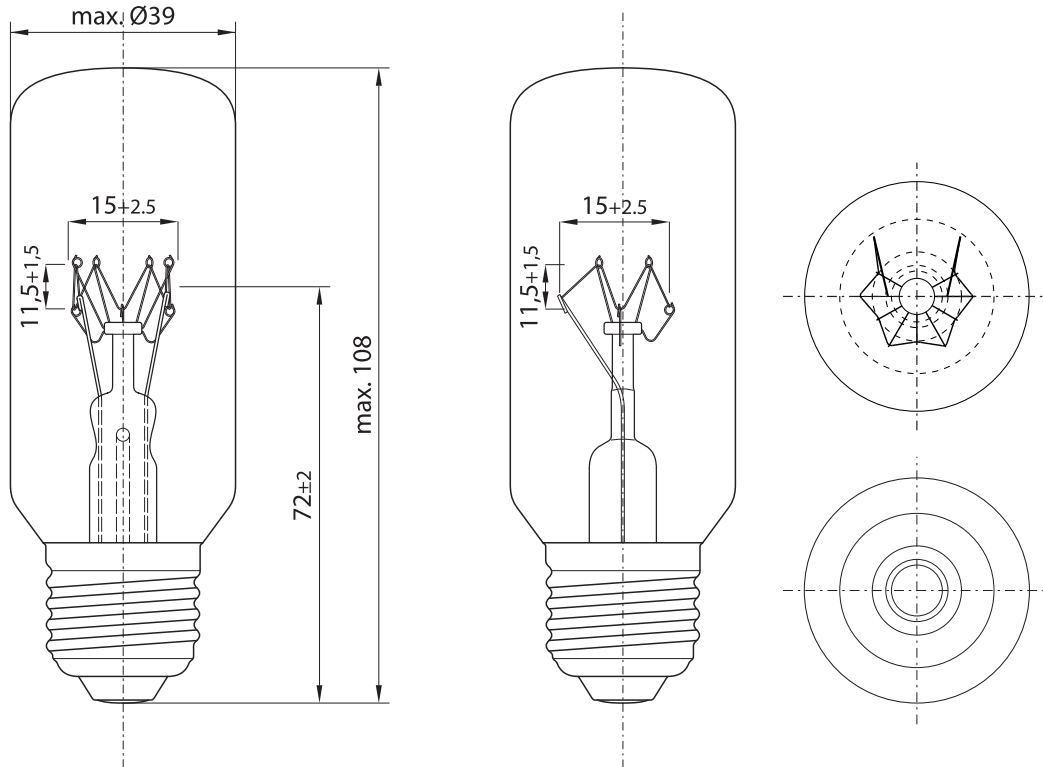

INDUSTRIAL SPECIALTY LIGHTING

Industrial Marine - Datasheet

MARINE LAMPS - E27 230V 66W 35Cd INDUSTRIAL MARINE

PRODUCT NUMBER **303842414**

[]

Tol.

VOLTAGE	230	V
WATTAGE	66	W
LUMEN OUTPUT	450	LM
LUMEN PRO WATT		LM/W
AVERAGE LIFE	15000	H
BASE	E27	/
REMARKS	15.000Hrs.	
BRAND	INDUSTRIAL MARINE	