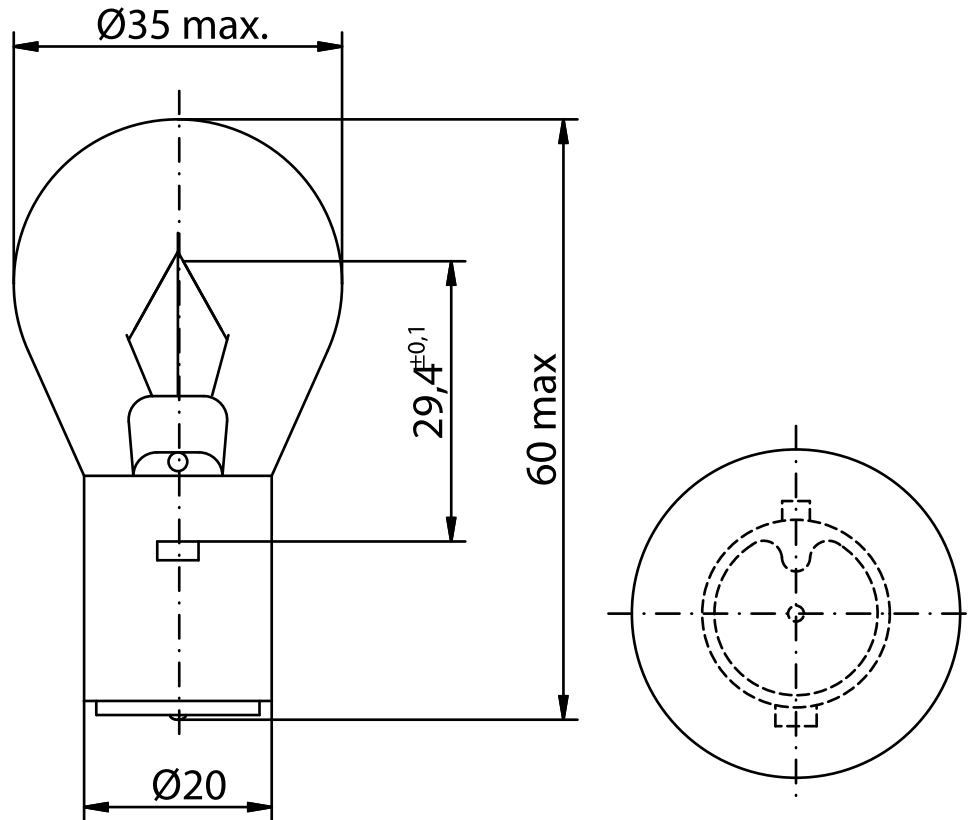

INDUSTRIAL SPECIALTY LIGHTING

Industrial Various - Datasheet

VARIOUS LAMPS - 80V 35W BA20s

PRODUCT NUMBER 301944045

[[

Tol.

VOLTAGE	80	V
WATTAGE	35	W
LUMEN OUTPUT	450	LM
LUMEN PRO WATT	12.9	LM/W
AVERAGE LIFE	2000	H
BASE	BA20s	/
REMARKS	FORKLIFT VEHICLE	
BRAND	DR.FISCHER	