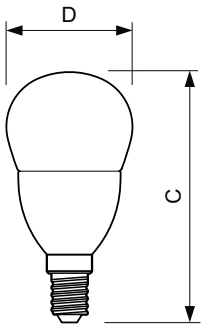

Product data

General Information	
Cap base	E14 [E14]
Nominal lifetime (nom.)	25000 h
Switching cycle	50000X
Technical type	4-25W

Light Technical	
Colour code	822-827 [tunable warm white]
Luminous flux (nom.)	250 lm
Luminous flux (rated) (nom.)	250 lm
Colour designation	Warm white (WW)
Correlated colour temperature (nom.)	2200-2700 K

Dimensional drawing

LED DT 4-25W E14 P48 CL

Product	D	C
MASTER LEDlustre DT 4-25W E14 P48 CL	48 mm	95 mm

Photometric data

MASTER LEDcandle DiamondSpark