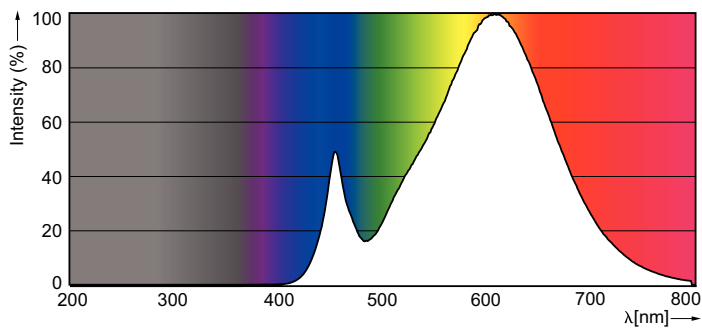

Photometric data